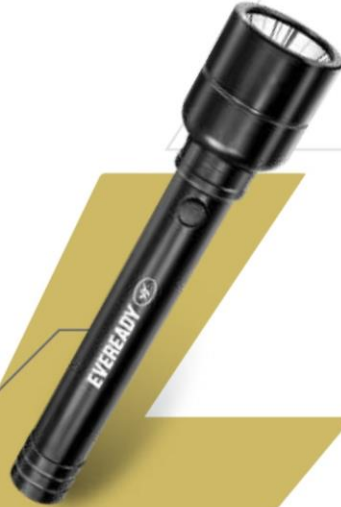

RECHARGEABLE

MACHINED ALUMINIUM TORCHES

METALLICA 12 WATT

Available colours ■

DL 33
3999/-